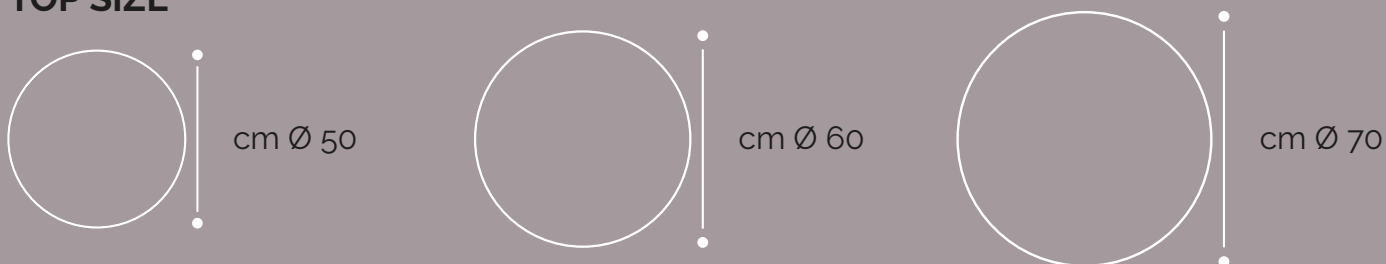

TOP SIZE *

*Custom size upon request