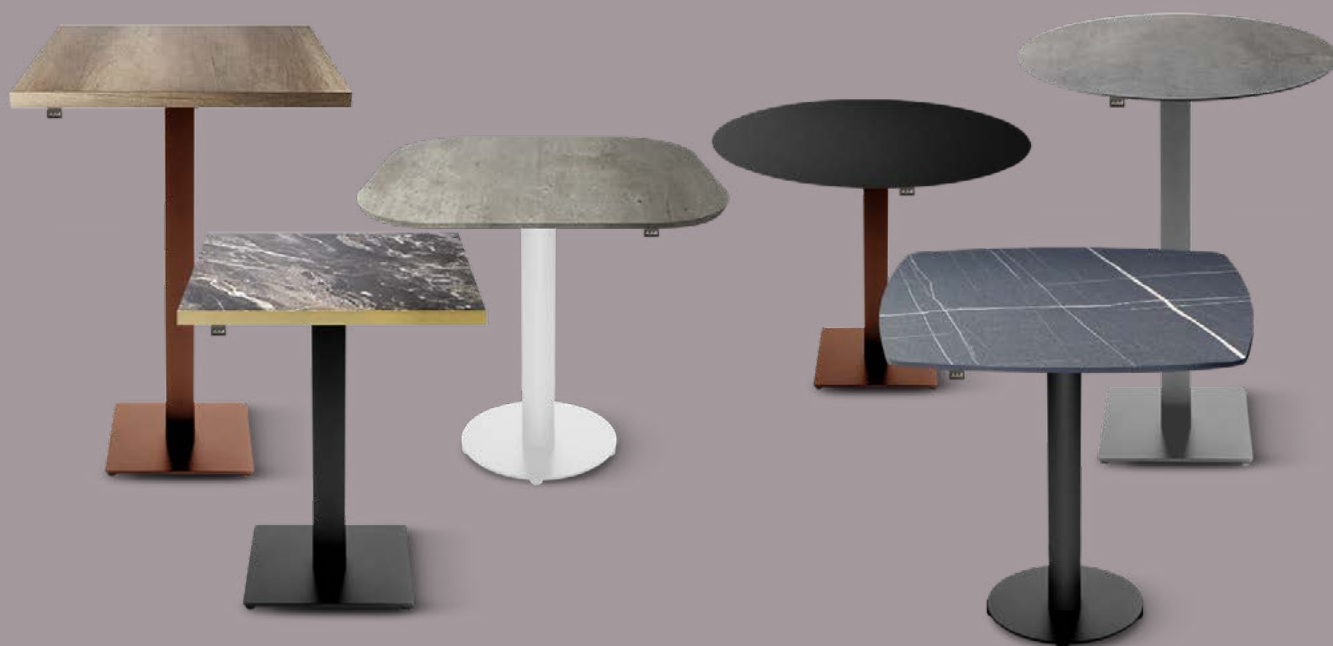

COLLECTION #Giorgio

Elegant, with a lively character.

Giorgio always pays special attention to details that may have a rough core, but that conceal the many facets of its personality and possible applications.

It is the perfect example of how class and creativity can be combined, while adding value to both aspects at the same time.

This might be the reason for his motto: "Elegance is not standing out, but being remembered."

Base 39x39-48x48-58x58 cm,
Ø 39-48-58 cm
Height 74-111 cm

Top 60x60-70x70-80x80-90x90 cm,
120x80cm, 64x64 cm, 59x59 cm,
Ø 60-70-80 cm